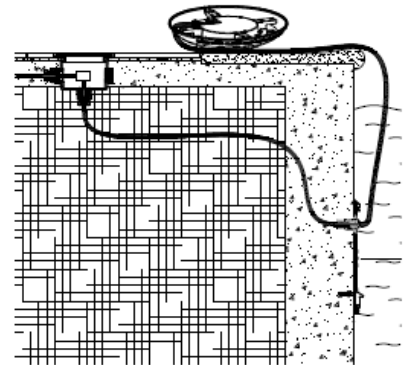

- Energy efficient LED-Warm white Underwater light
- Power consumption only 15 W.
- High power LED built in driver
- Safety glass cover
- Wet installation
- Waterproof IP68
- Feature install at the wall

Light :	Swimming pool light LED
Power:	SMD5050 x 75 pcs 15W
Voltage:	12V. DC
Beam angle:	120°
Material :	Cover : Safety Glass Body: ABS+PC cover
Colour :	Warm white colour
Size:	Dia.295xH:62 mm.
Control :	Direct control
Cable :	2c 2 m. Niche less